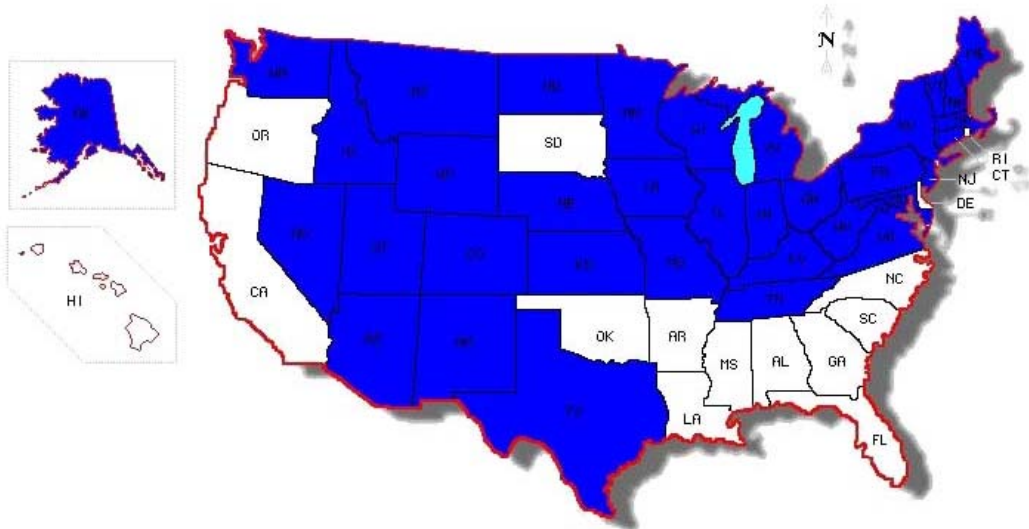

**National Winter Maintenance Peer Exchange
Columbus, Ohio**

August 28-29, 2007

States Represented by Conference Attendees

Source: Diana Clonch